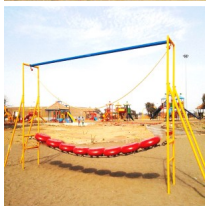

## Balancing Bridge RSE-108

Rating: Not Rated Yet

[Ask a question about this product](#)

Description

### **Balancing Bridge, Model No. RSE- 108**

**Age Group : 4 - 12 Yrs.**

**Area : 0.6 M. x 7.5 M.**

**Safe Play Area : 1.6 M. x 8.0 M.**

**Product Height : 2.1 M.**

///