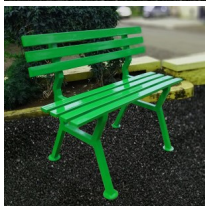

## Garden Bench (Restoring) RSE- 134

Rating: Not Rated Yet

[Ask a question about this product](#)

Description

**Garden Bench (Restoring), Model No. RSE- 134**

**Area : 0.6 M. x 1.2 M.**

**Capacity : 3 Adults.**