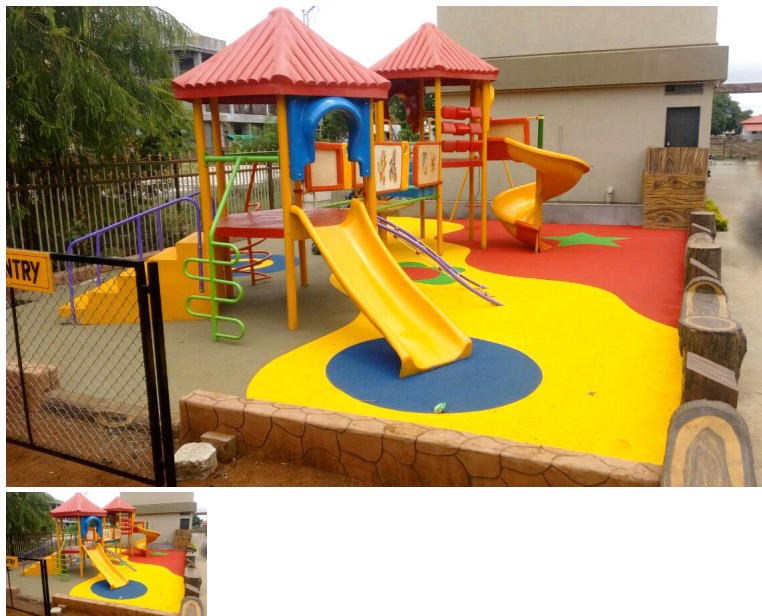

Multi Purpose Play Systems RSE-30

Rating: Not Rated Yet

[Ask a question about this product](#)

Description

Multi Purpose Play Systems, Model No. RSE-30

Hex Deck with Canopy : 02 Nos.
Swinging Bridge Platform : 01 Nos.
Bowl Slide : 01 Nos.
Spiral Slide : 1.5 M - 01 Nos.
Mini Tube Slide : 01 Nos.
Two Seat Swing : 01 Nos.
Vertical Loop Climber : 01 Nos.
Spiral Climber : 01 Nos.
Wave Net Climber : 01 Nos.
Rock Climber : 01 Nos.
Cross & Zero : 01 Nos.
FRP Stair Case : 01 Nos.
FRP Step Ladder : 01 Nos
Slide Entry : 03 Nos.
Roto Railing : 03 Nos.

Character Railing : 04 Nos.
Area : 09.0 M x 6.5 M.
Safe Play Area : 12.0 M x 8.0 M.
Product Height : 4.00 M. Approx.

///