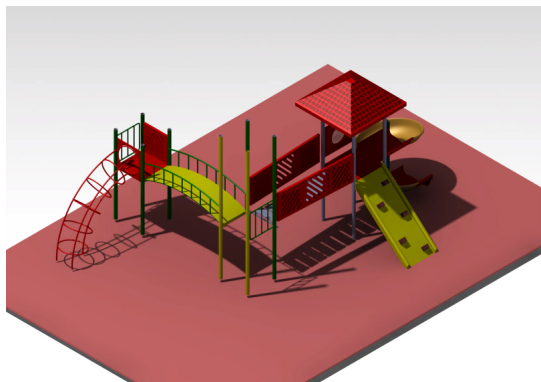

Multi Purpose Play Systems RSE-33

Rating: Not Rated Yet

[Ask a question about this product](#)

Description

Multi Purpose Play Systems, Model No. RSE-33

Square Deck : 01 Nos.
Swinging Bridge : 01 Nos.
FRP Curved Bridge : 01 Nos.
Spiral Slide : 1.5 M - 01 Nos.
Spiral Climber : 01 Nos.
Rock Climber : 01 Nos.
Circular Climber : 01 Nos.
Roto Railing : 07 Nos.
Bubble Panel : 01 Nos.
Ladder Entry : 01 Nos.
Area : 12.5 M x 14.0 M.
Safe Play Area : 15.0 M x 16.0 M.
Product Height : 2.8 M. Approx.