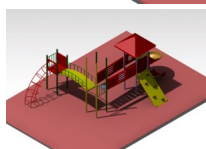

Multi Purpose Play Systems RSE-33

Rating: Not Rated Yet

[Ask a question about this product](#)

Description

Multi Purpose Play Systems, Model No. RSE-33

Square Deck : 01 Nos.
Swinging Bridge : 01 Nos.
FRP Curved Bridge : 01 Nos.
Spiral Slide : 1.5 M - 01 Nos.
Spiral Climber : 01 Nos.
Rock Climber : 01 Nos.
Circular Climber : 01 Nos.
Roto Railing : 07 Nos.
Bubble Panel : 01 Nos.
Ladder Entry : 01 Nos.
Area : 12.5 M x 14.0 M.
Safe Play Area : 15.0 M x 16.0 M.
Product Height : 2.8 M. Approx.