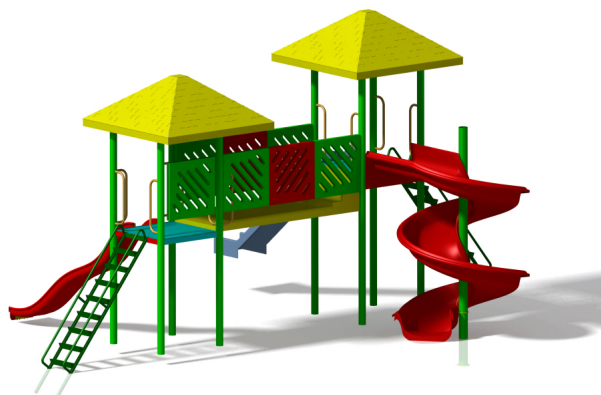

## Multi Purpose Play Systems RSE-35

Rating: Not Rated Yet

[Ask a question about this product](#)

Description

### Multi Purpose Play Systems, Model No. RSE-35

**Square Deck with Canopy : 02 Nos.**

**FRP Plain Bridge : 01 Nos.**

**Spiral Slide : 2.1 M - 01 Nos.**

**FRP Box Slide : 2.1 M - 01 Nos.**

**FRP Wave Slide : 1.5 M - 01 Nos.**

**Step Ladder : 02 Nos.**

**Roto Railing : 07 Nos.**

**Area : 8.5 M x 6.5 M.**

**Safe Play Area : 10.0 M x 8.0 M.**

**Product Height : 3.8 M. Approx.**

///