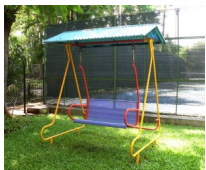

Family Swing RSE - 47

Rating: Not Rated Yet

[Ask a question about this product](#)

Description

Family Swing , Model No - RSE- 47

Capacity : 2 Adult
Area : 1.5 M x 2.0 M
Safe Play Area : 3.0 M x 3.5 M
Product Height : 2.0 M.